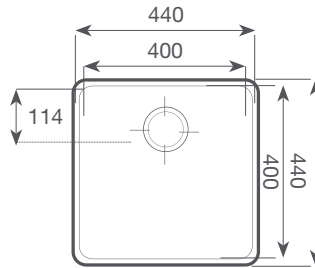

Technical data sheet

Stainless steel sink
DPVD 40

Sobre encimera

Bajo encimera

Radio

Profundidad de la cubeta

D40B
Black Graphite

D40G
Gold

D40C
Copper

Stainless steel single bowl kitchen sink

Shape:	Square
Material:	PVD
Number of bowls:	1
Installation type:	Overmount, Undermount

Dimensions

Length (mm):	440
Width (mm):	440
Height (mm):	200

Features

Bowl length (mm):	400
Bowl width (mm):	400
Bowl depth (mm):	200
Cabinet size (mm):	450
Thickness (mm):	1,0

Accessories :

STRAINER PLUG AND RECTANGULAR OVERFLOW

Basket waste type: Manual
Overflow: Rectangular
Ø 114 WASTE