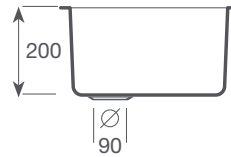

Technical data sheet

Stainless steel sink
DPVD 40

Sobre encimera

Bajo encimera

Radio

Profundidad de la cubeta

D40B
Black Graphite

D40G
Gold

D40C
Copper

Stainless steel single bowl kitchen sink

Shape:	Square
Material:	PVD
Number of bowls:	1
Installation type:	Overmount, Undermount

Dimensions

Length (mm):	440
Width (mm):	440
Height (mm):	200

Features

Bowl length (mm):	400
Bowl width (mm):	400
Bowl depth (mm):	200
Cabinet size (mm):	450
Thickness (mm):	1,0

Accessories :

STRAINER PLUG AND RECTANGULAR OVERFLOW

Basket waste type: Manual
Overflow: Rectangular
Ø 114 WASTE