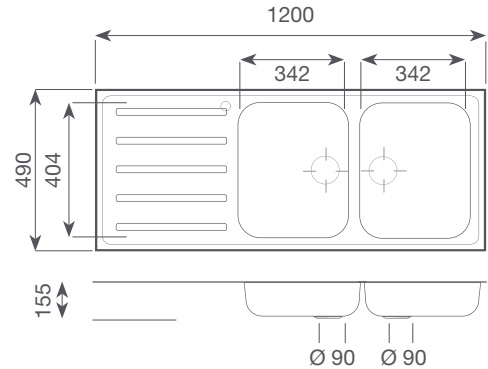

Technical data sheet

 Stainless steel sink
K 120L

Stainless steel double bowl kitchen sink and left drainer

Shape: Rectangular

Material: Stainless steel

Number of bowls: 2

Installation type: Overmount

Dimensions

Length (mm): 1200

Width (mm): 490

Height (mm): 155

Features

Bowl length (mm): 342

Bowl width (mm): 404

Bowl depth (mm): 155

Cabinet size (mm): 800

Thickness (mm): 0,7

Accessories :

STRAINER PLUG AND RECTANGULAR OVERFLOW

Basket waste type: Manual

Overflow: Rectangular

Ø 114 WASTE

BASKET STRAINER WASTES

Basket waste type: Manual

Overflow: Without overflow

Ø 114 WASTE

Avda. Bertran i Güell, 64, 08850
Gavà, Barcelona - Spain
T. 93 638 22 88 - midel@midel.es

www.midel-sinks.com/en

HIGH QUALITY
MADE IN SPAIN