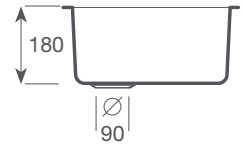

Technical data sheet

Stainless steel sink

P 45

Overmount

Undermount

Sink radius

Bowl depth