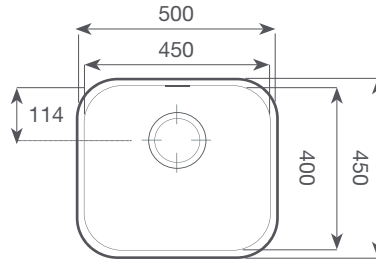

Technical data sheet

Stainless steel sink

P 45

Overmount

Undermount

Sink radius

Bowl depth

Stainless steel single bowl kitchen sink

Shape: Square

Material: Stainless steel

Number of bowls: 1

Installation type: Overmount, Undermount

Dimensions

Length (mm): 500

Width (mm): 450

Height (mm): 180

Features

Bowl length (mm): 450

Bowl width (mm): 400

Bowl depth (mm): 180

Cabinet size (mm): 500

Thickness (mm): 0,8

Accessories :

STRAINER PLUG AND RECTANGULAR OVERFLOW

Basket waste type: Manual

Overflow: Rectangular

Ø 114 WASTE

CUSTOMIZED BUFFER TRIM

Avda. Bertran i Güell, 64, 08850
Gavà, Barcelona - Spain
T. 93 638 22 88 - midel@midel.es

www.midel-sinks.com/en

HIGH QUALITY
MADE IN SPAIN