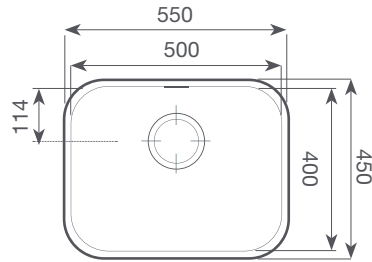

# Technical data sheet

Stainless steel sink

**P 50**

Overmount

Undermount

Sink radius  
70

Bowl depth  
180

## Stainless steel single bowl kitchen sink

Shape: Square

Material: Stainless steel

Number of bowls: 1

Installation type: Overmount, Undermount

### Dimensions

Length (mm): 550

Width (mm): 450

Height (mm): 180

### Features

Bowl length (mm): 500

Bowl width (mm): 400

Bowl depth (mm): 180

Cabinet size (mm): 600

Thickness (mm): 0,8