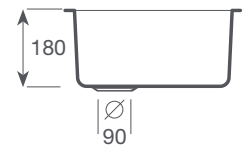

# Technical data sheet

Stainless steel sink

**P 50**

Overmount

Undermount

Sink radius  
70

Bowl depth  
180

### Dimensions

Length (mm): 550

Width (mm): 450

Height (mm): 180

### Features

Bowl length (mm): 500

Bowl width (mm): 400

Bowl depth (mm): 180

Cabinet size (mm): 600

Thickness (mm): 0,8