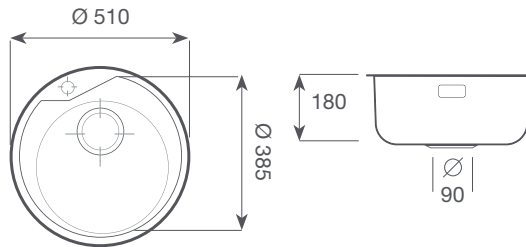

# Technical data sheet

Stainless steel sink

R 51

Overmount

Bowl depth

## Stainless steel single bowl kitchen sink

Shape:	Round
Material:	Stainless steel
Number of bowls:	1
Installation type:	Overmount

### Dimensions

Length (mm):	Ø 510
Width (mm):	Ø 510
Height (mm):	180

### Features

Bowl length (mm):	Ø 385
Bowl width (mm):	Ø 385
Bowl depth (mm):	180
Cabinet size (mm):	600
Thickness (mm):	1,0